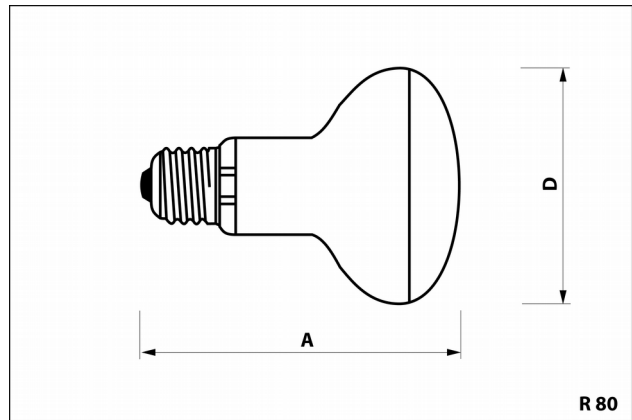

Maßskizze Dimensional sketch

Hinweis:

Diese Speziallampe ist ausschließlich für die Beleuchtung von Terrarien vorgesehen.

Note:

This special lamp is intended exclusively for the lighting of terrariums.